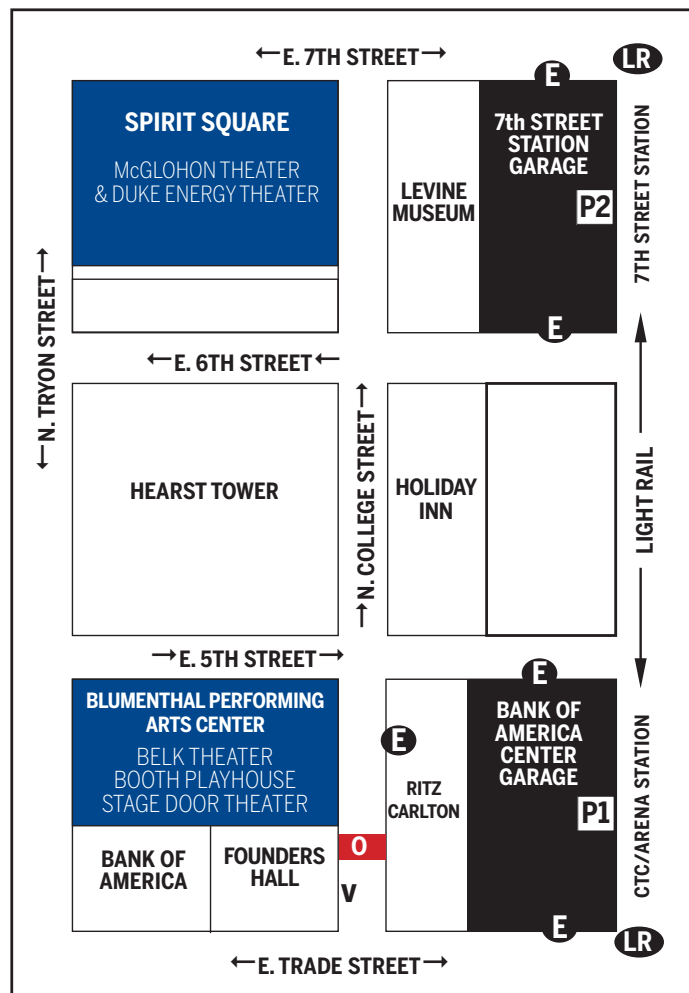

DESIGNATED PARKING GARAGES

Bank of America Center Parking Garage

Entrances at: 150 N. College St. • 290 E. 5th St.

7th Street Station Parking Garage

Entrances at: 224 E. 7th St. • 225 E. 6th St.

\$5 Rate with Blumenthal exit pass. *(purchase at theater or when you buy your tickets)*

LEGEND

P1 Bank of America Center Parking Garage

P2 7th Street Station Parking Garage

E Parking Garage Entrance

O OVERSTREET WALKWAYS

LR Light Rail Stations

V Valet Drop Off

STREET MAP

PARKING MAP

LIGHT RAIL STATION

CTC/ARENA STATION: Suggested if you are attending an event at the Blumenthal Performing Arts Center (Booth Playhouse, Belk Theater and Stage Door Theater)

7TH STREET STATION: Suggested if you are attending an event at Spirit Square (McGlohon Theater and Duke Energy Theater)