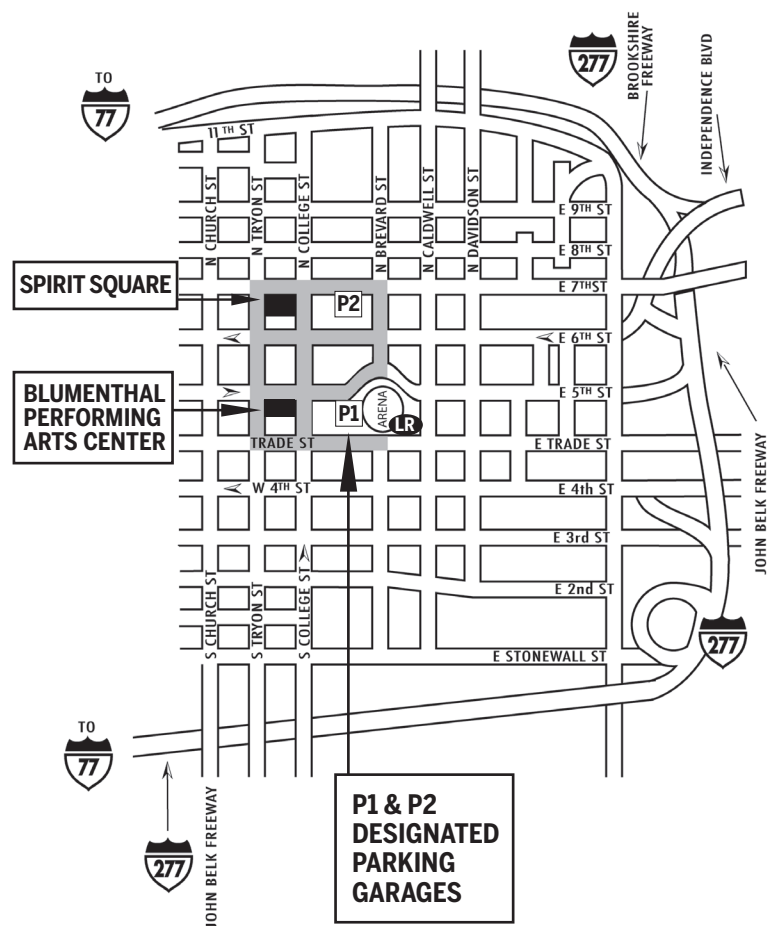

LEGEND

P1 Bank of America Center Parking Garage

P2 7th Street Station Parking Garage

E Parking Garage Entrance

O OVERSTREET WALKWAYS

LR Light Rail Stations

V Valet Drop Off

STREET MAP

PARKING MAP

LIGHT RAIL STATION

CTC/ARENA STATION: Suggested if you are attending an event at the Blumenthal Performing Arts Center (Booth Playhouse, Belk Theater and Stage Door Theater)

7TH STREET STATION: Suggested if you are attending an event at Spirit Square (McGlohon Theater and Duke Energy Theater)